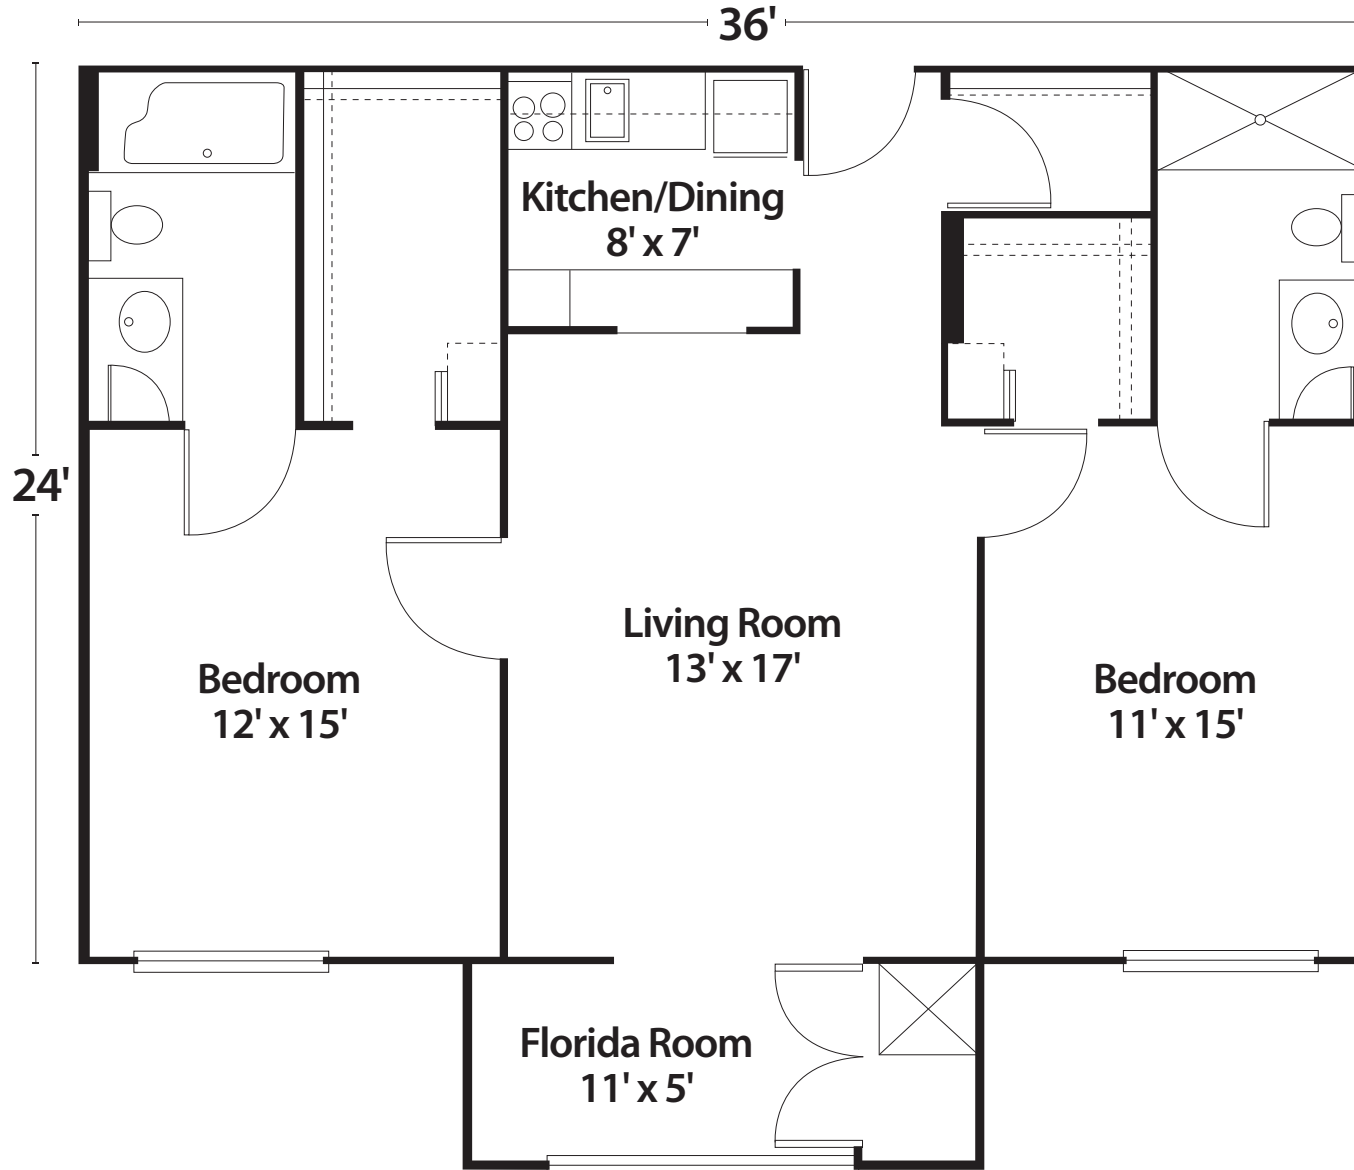

Hibiscus – Two-Bedroom Contemporary

919 sq. ft.

2000 Lawson Boulevard
Delray Beach, FL 33445

561.454.2000

AbbeyDelray.com

All dimensions, features and specifications are approximate and subject to change without notice.