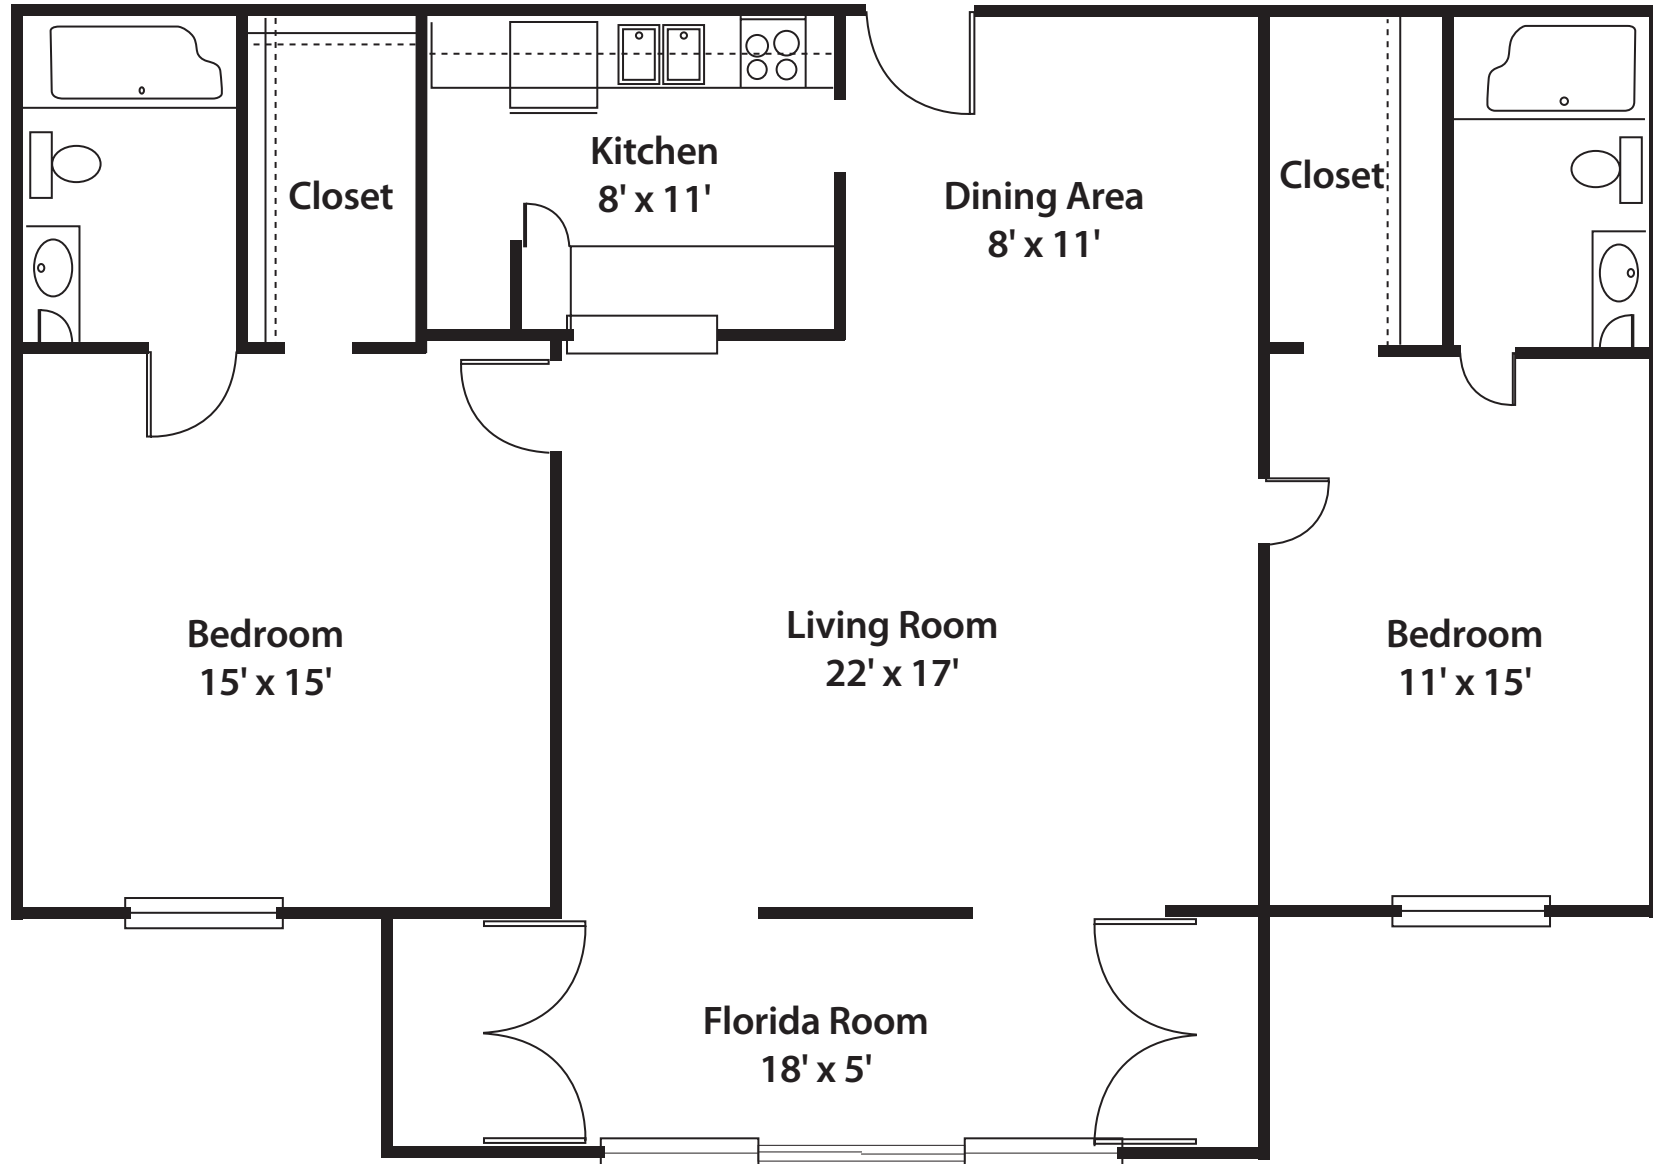

Koi – Two-Bedroom Elite

1,290 sq. ft.

2000 Lowson Boulevard
Delray Beach, FL 33445

561.454.2000

AbbeyDelray.com

All dimensions, features and specifications are approximate and subject to change without notice.