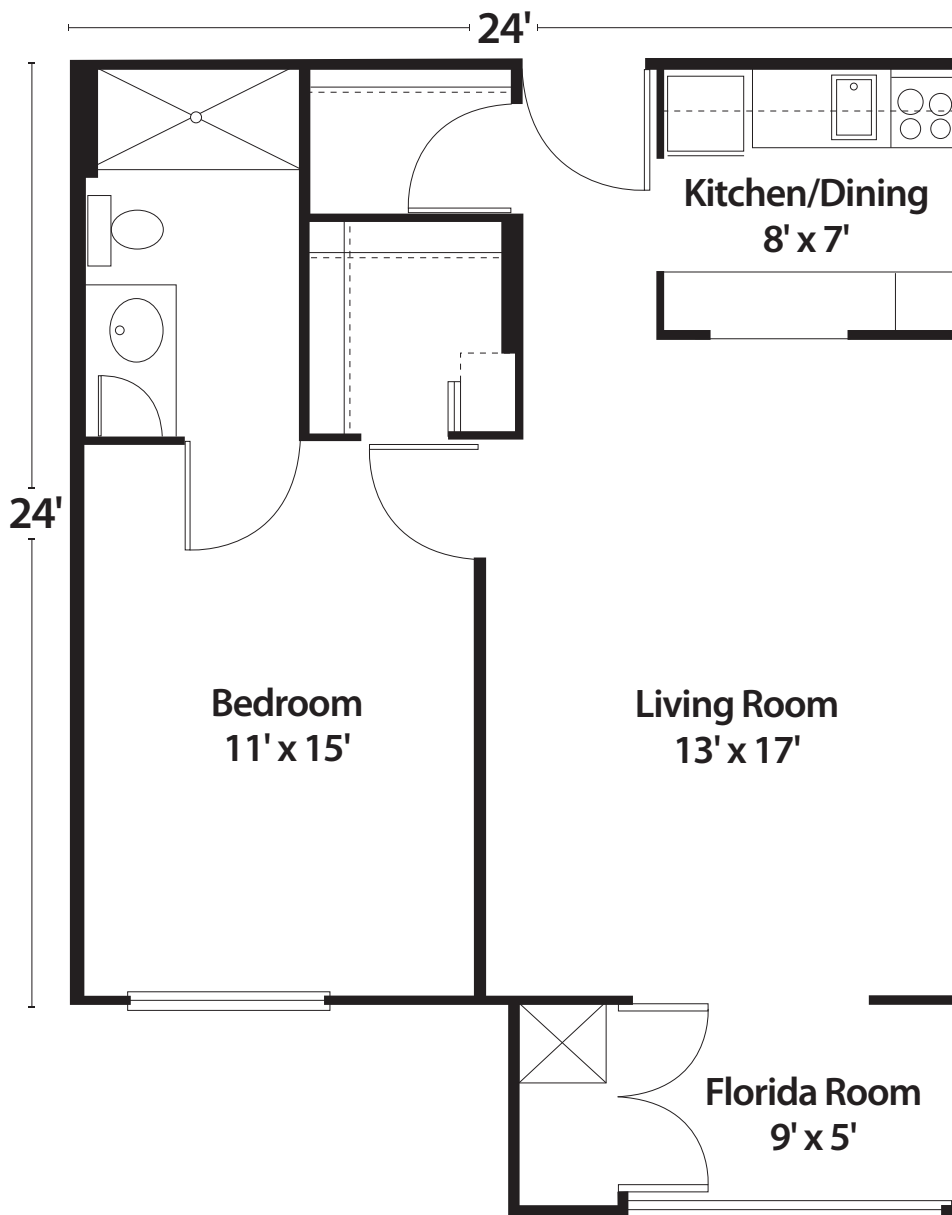

Dolphin – One-Bedroom Traditional

621 sq. ft.

All dimensions, features and specifications are approximate and subject to change without notice.

2000 Lowson Boulevard
Delray Beach, FL 33445

561.454.2000

AbbeyDelray.com